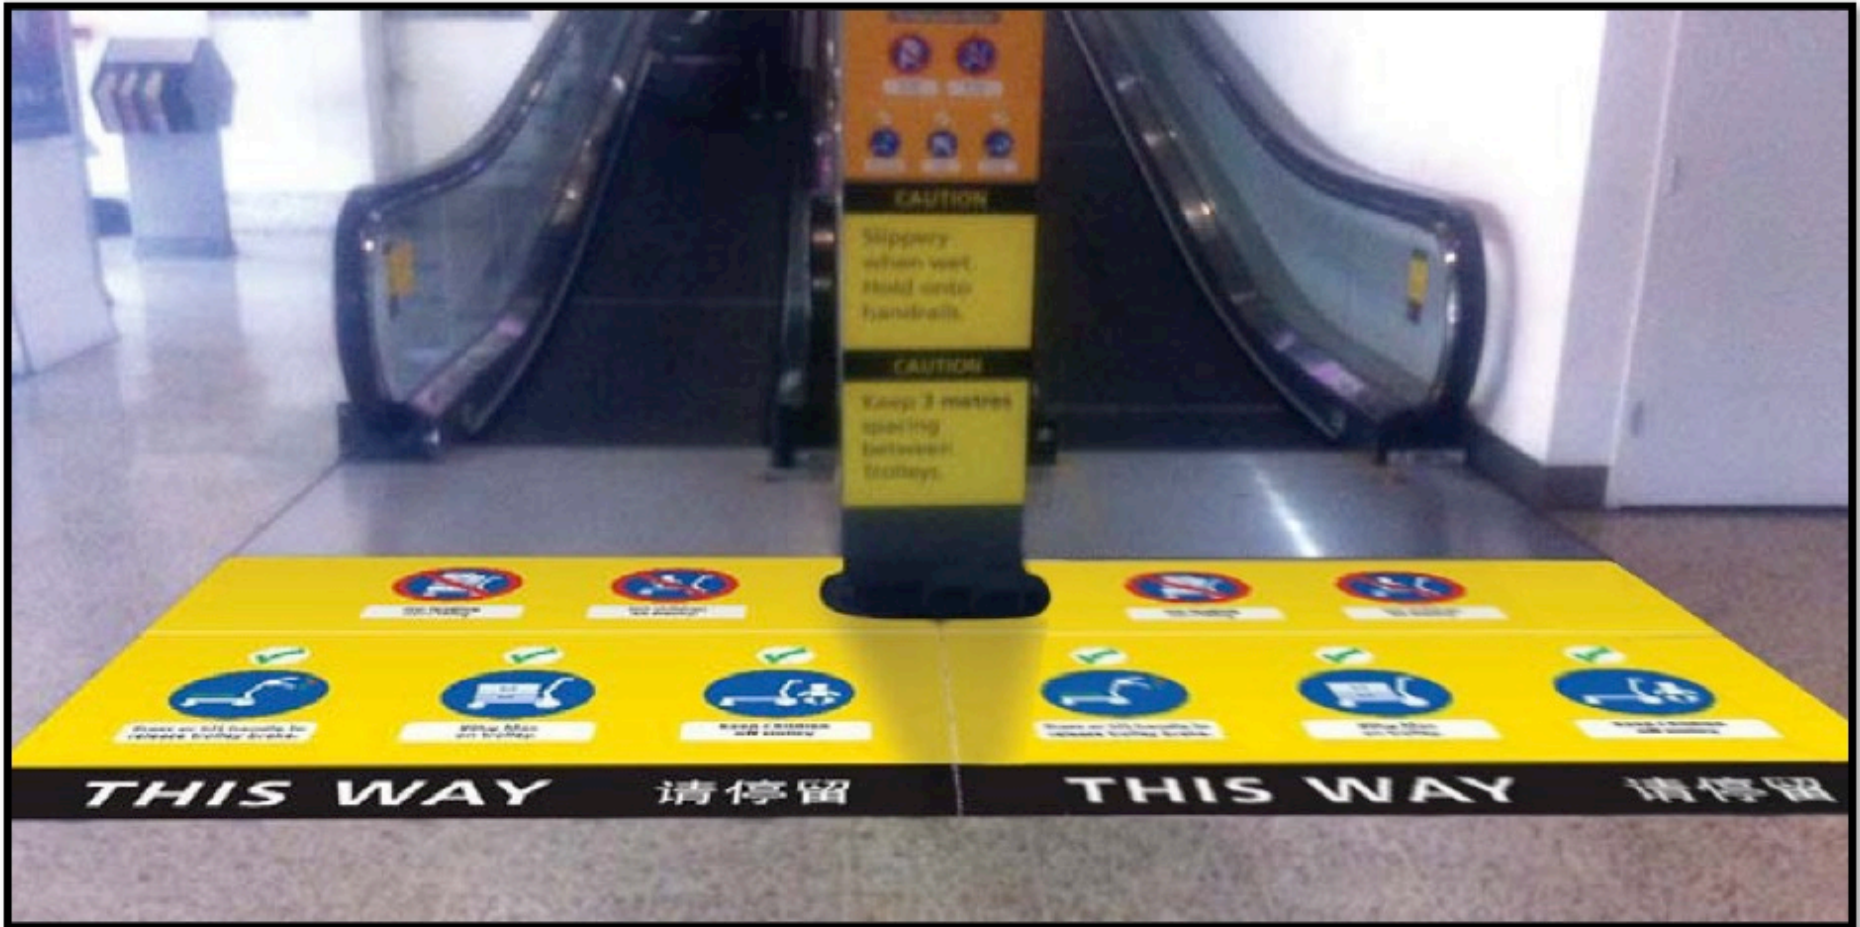

**SLIP
RESISTANT***

*ALUMIGRAPHICS GRIP ONLY

Walkways - Concrete

Walkways – Brick Paver

Stair Landing – Concrete

Escalator Landings

Stair Flooring – Diamond / Checker Plate

Exterior Stair Face

Interior Floors - Ceramic Tile

Dining Entrance – Branding & Promo

Restaurant Ordering Lanes

Retail Entrances

Mall Directory Map

Hotel Entrances

College Campus

Stadium / Arena Entrances