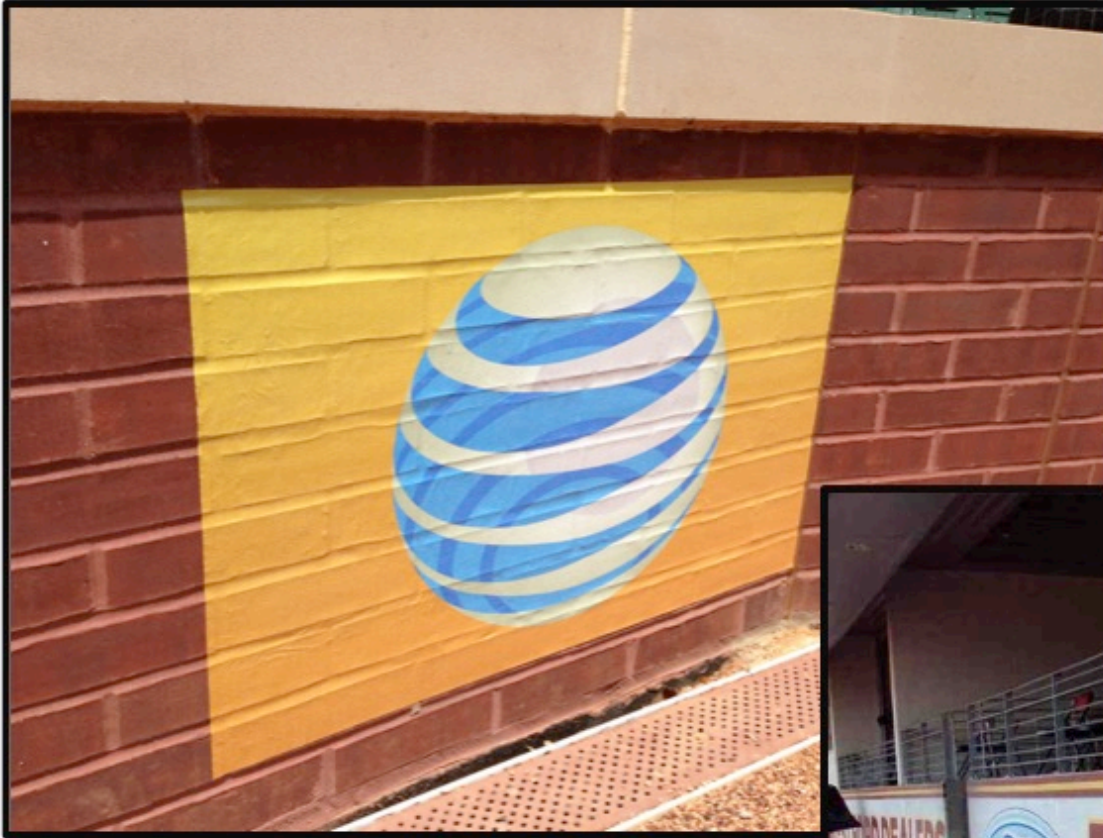

Stadium / Arena Walls – Brick & Concrete